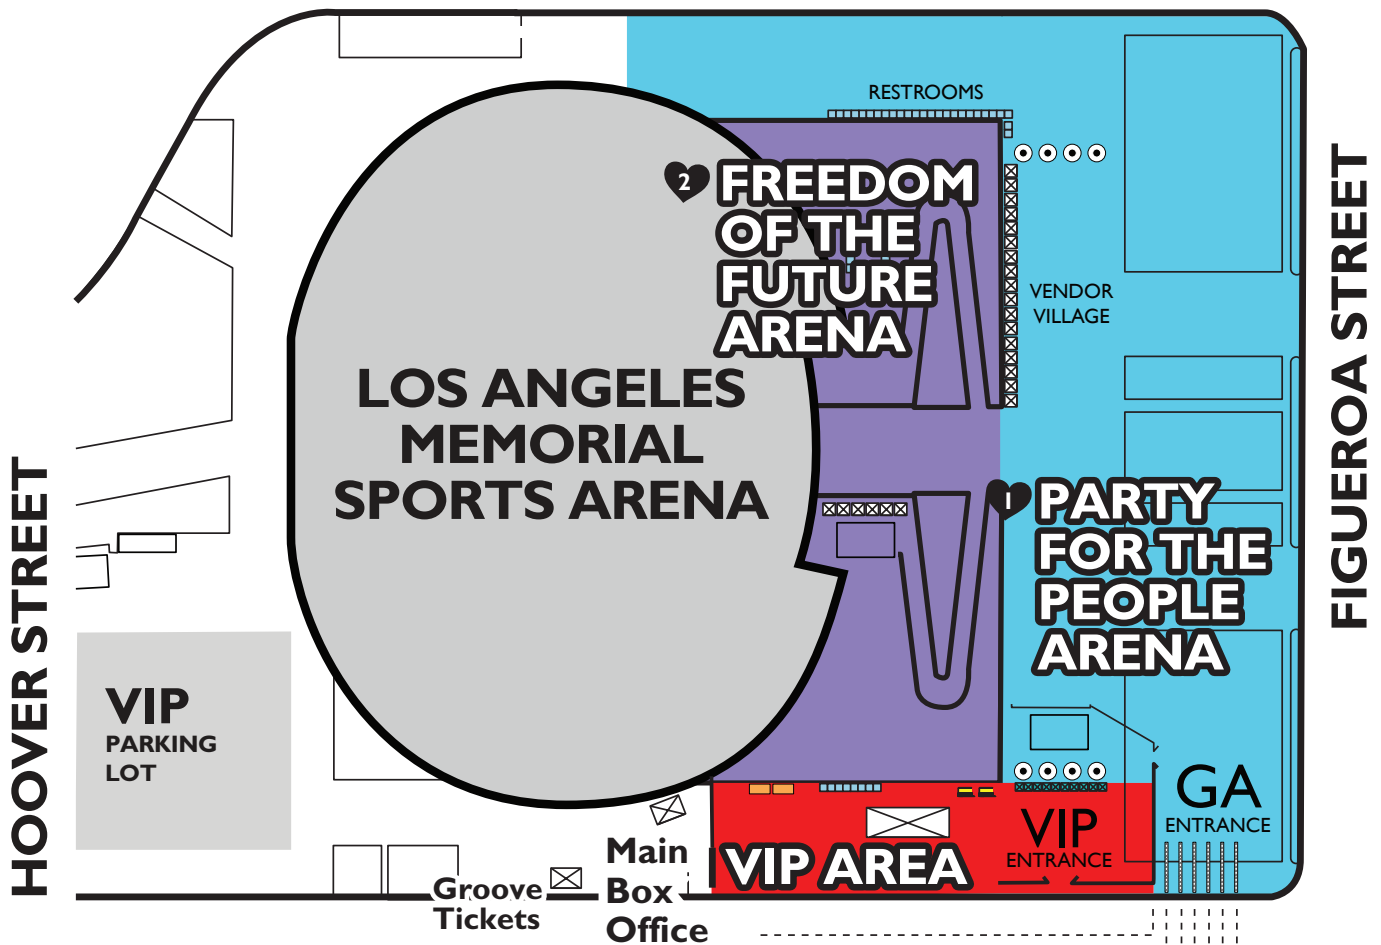

**SATURDAY AUGUST 15th, 2009**  
**THE LOVE FESTIVAL LOS ANGELES**  
 WWW.THELOVEFESTIVAL.COM

LA SPORTS ARENA  
 3939 S. FIGUEROA ST.  
 LA, CA 90037

PARTY FOR THE PEOPLE ARENA **1**

**SHARAM "GET WILD"** 11:30pm-1:30am

**W/ JULIUS PAPP** 9:30pm-11pm

**CLAUDE VON STROKE** 1am-2:30am

**JUNIOR SANCHEZ** 2:30am-close

**BARRY WEAVER** 7pm-9:30pm

**CHRISTMAS TREE LANE**

**PARKING LOT 6**  
 ENTER ON MLK & HOOVER  
 OK TO PARK IN LOTS 4, 5 & 6

**MARTIN LUTHER KING JR. BLVD.**