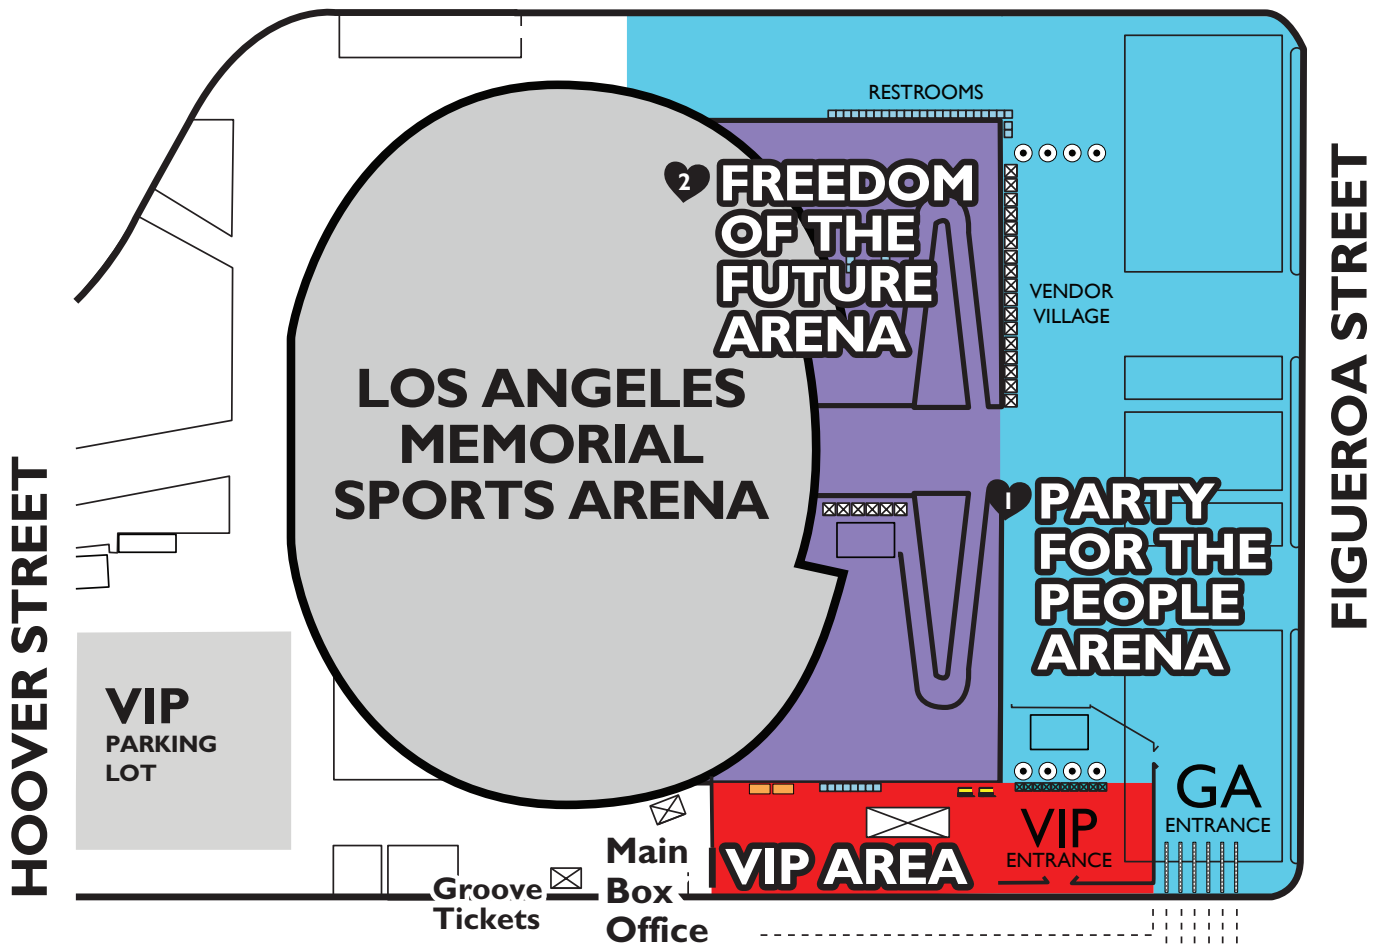

**SATURDAY AUGUST 15th, 2009**  
**THE LOVE FESTIVAL LOS ANGELES**  
WWW.THELOVEFESTIVAL.COM

LA SPORTS ARENA  
3939 S. FIGUEROA ST.  
LA, CA 90037

PARTY FOR THE PEOPLE ARENA **1**

**SHARAM "GET WILD"** 11:30pm-1:30am

**W/ JULIUS PAPP** 9:30pm-11pm

**CLAUDE VON STROKE** 1am-2:30am

**JUNIOR SANCHEZ** 2:30am-close

**BARRY WEAVER** 7pm-9:30pm

**CHRISTMAS TREE LANE**

**PARKING LOT 6**  
ENTER ON MLK & HOOVER  
OK TO PARK IN LOTS 4, 5 & 6

**MARTIN LUTHER KING JR. BLVD.**